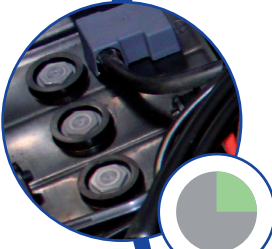

## High productivity

Brush head with "TURNADO" technology for easy steering +/- 200° rotation in each direction

Adjustable water consumption

Traction drive through brush motor

Lithium-ion battery for longer use