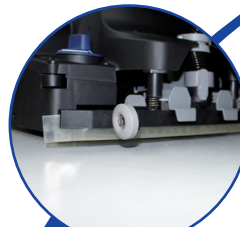

"TURNADO" technology for tight corners and niches

Squeegees fixation for cleaning without vacuuming

High quality squeegee-blades for streak-free immediately dry floors

Small, compact machine for restricted and narrow areas