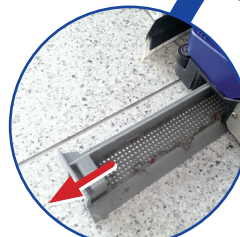

## Usability and ergonomics

Clear display of all functions

Effortless in use - Ergonomic control panel can be set to individual requirements

"Eco" function  
• 40% reduction in noise  
• saves resources  
• 50% more run time

Clever integrated dirt collector for  
• bits of Wood  
• small stones  
• and other small parts

Change brushes without the need for tools

Dirty water tank  
• easy emptying  
• in every situation  
• at any time