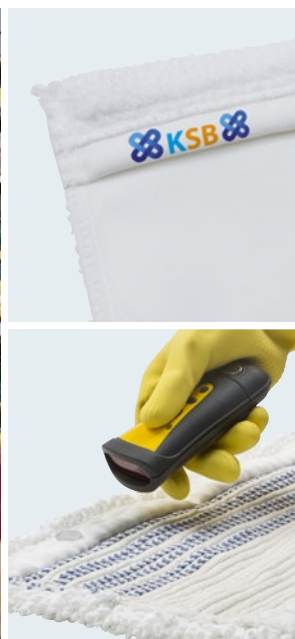

AT A GLANCE

Ideal for small heavily-furnished areas

Double mop with reduced working width of 30 cm

Best cleaning result

Clean thanks to intelligent 2-phase cleaning with one mop

Saving on time and costs

With the double mop, every second mop change is cut out

Ergonomic

All work steps are carried out standing upright

Safety for daily cleaning

Wet and dry mopping in one work step

Particularly nifty

Greatest possible manoeuvrability thanks to double joint attached at side

Areas of application

- General cleaning
- Disinfectant cleaning
- 1-step and 2-step cleaning
- Medium dirt levels

Site

Hotel • Office / Administration • Small areas (Shop, Doctors' surgeries)

Methods

Twix-Press • Des tub • Pre-Wash • Dry cleaning

VERMOP® INDIVIDUAL

Individual colour printing on mop e.g. with your customer's logo is available.

We would be pleased to sew the RFID tags for our MopLog Medi-Text control system, or for your own RFID logistic system, into our covers.