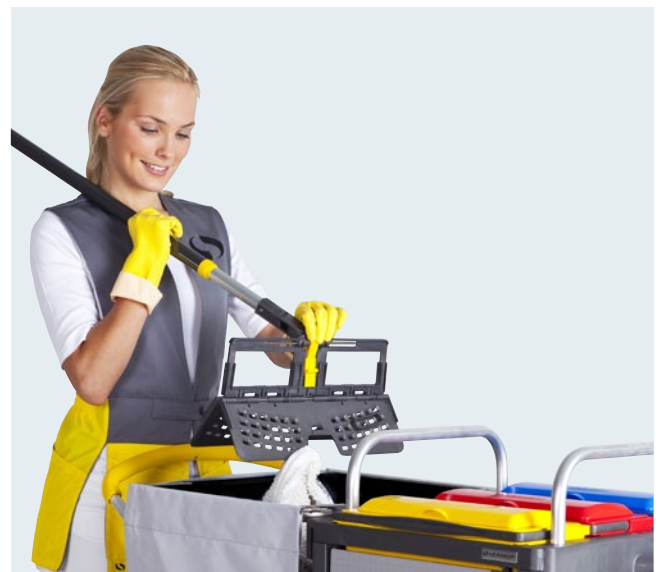

**Double-sided mop**

One cover – two functions. Wet mopping with the blue side and dry mopping with the white side - simply turn the holder.

**Ergonomical and hygienic**

Upright attachment of the covers, fast and simple in six steps. Hygienic as no contact with mop.

**Efficient**

Thanks to the two sides, every second mop change is done away with, cutting down on unnecessary trips and saving time.

**Discard mops without bending**

By pressing the finger switch, the mop is discarded hygienically and without exertion.

### Manoeuvrable holder

The handle joint attached to the outside makes working easier. A double joint means that the holder is particularly manoeuvrable e.g. for cleaning stairs.